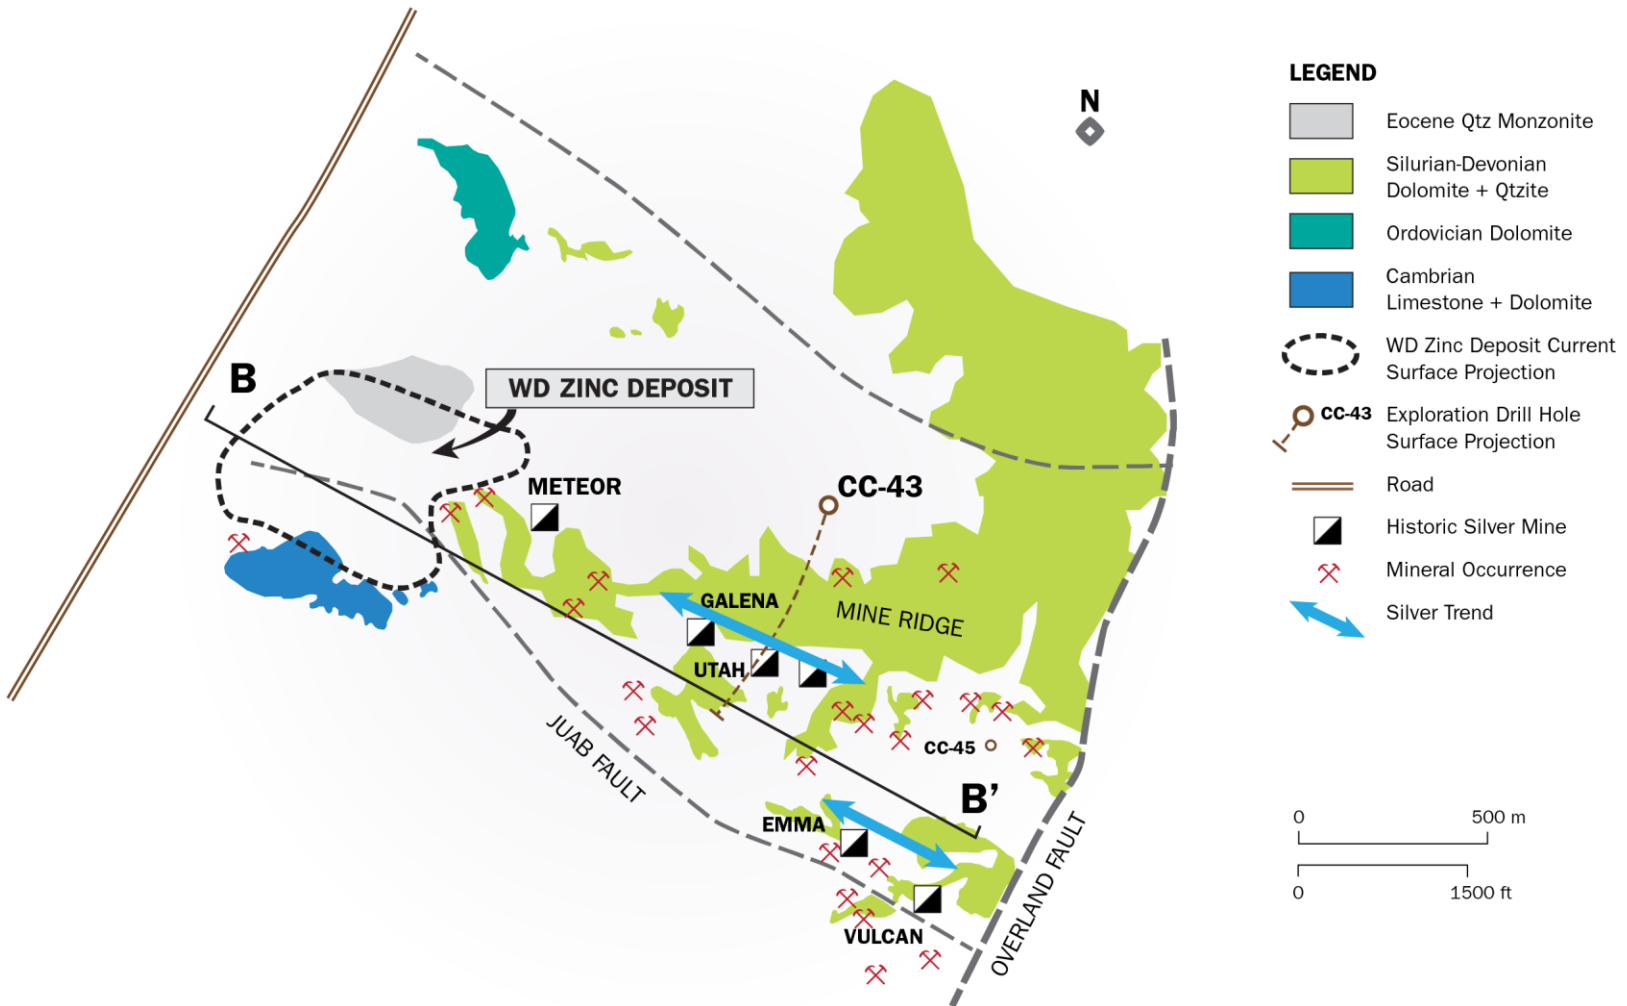

WEST DESERT PROJECT, UTAH

WD Zinc Deposit and Historic Silver Trends Surface Geology

WEST DESERT PROJECT, UTAH - DEPOSITS AND EXPLORATION

Potential for Copper, Zinc and Silver Rich Discoveries

Large Untested Area